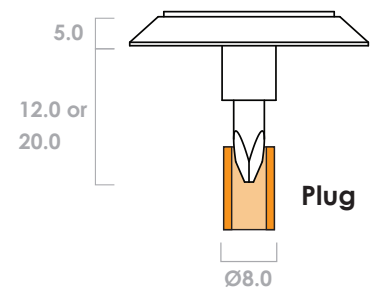

Concrete, Tile, Asphalt, Timber, Carpet

CSIRO slip test results

Wet pendulum test = **V**

Oil/Wet ramp test = **R13**

(report available on request)

Colours:

Stainless Steel

Code: PFSA THITS20PSSTCC
PFSA THITS12PSSTCC