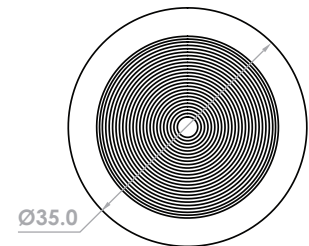

Tactile Ground Surface Indicator (Discreet) Hazard Indicator type

Manufacturing Material: 316 Marine grade solid Stainless Steel

Manufactured to meet the 1428.4.1.2009 AS/NZ Standards

Suitable substrate for installation:

Concrete, Tile, Asphalt, Timber, Carpet

CSIRO slip test results

Wet pendulum test = **V**

Oil/Wet ramp test = **R13**

(report available on request)

Colours:

Stainless Steel

Code: PFSA THITS20PSSTCC
PFSA THITS12PSSTCC