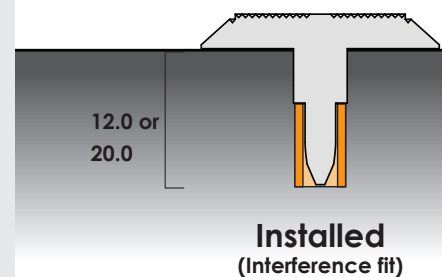

Tactile Ground Surface Indicator (Discreet) Hazard Indicator type

Manufacturing Material: 316 Marine grade solid Stainless Steel

Manufactured to meet the 1428.4.1.2009 AS/NZ Standards

Suitable substrate for installation:

Concrete, Tile, Asphalt, Timber, Carpet

CSIRO slip test results

Wet pendulum test = **V**

Oil/Wet ramp test = **R13**

(report available on request)

Colours:

Stainless Steel

Code: PFSA THITS20PSSTCC
PFSA THITS12PSSTCC